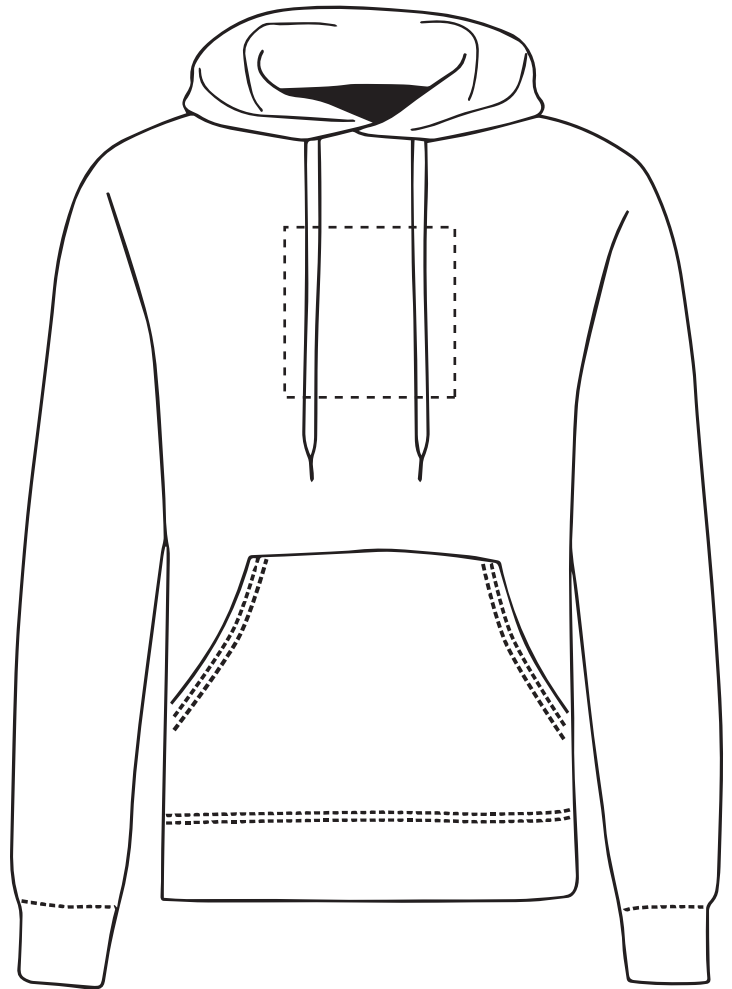

Your Ref:
Our Ref:

Quantity:
Version: 1

Product Code:HF0004
Product Colour:White

PRINTING CONCERNS: PRINT MAY DISCOLOUR

PRODUCT INFO: DUE TO THE NATURE OF THE PRODUCT THE PRINT POSITION MAY VARY BY 2 - 3 MM

Madeira Thread Colours

The dashed line is to demonstrate print area and will not appear on your printed item

- Colour 1
- Colour 1
- Colour 1
- Colour 1

ARTWORK SCALE 15%

Product Image for visualisation
- colours may vary

This item is available in the following colours:

ARTWORK SCALE 100%

Max print area 150mm x 150mm